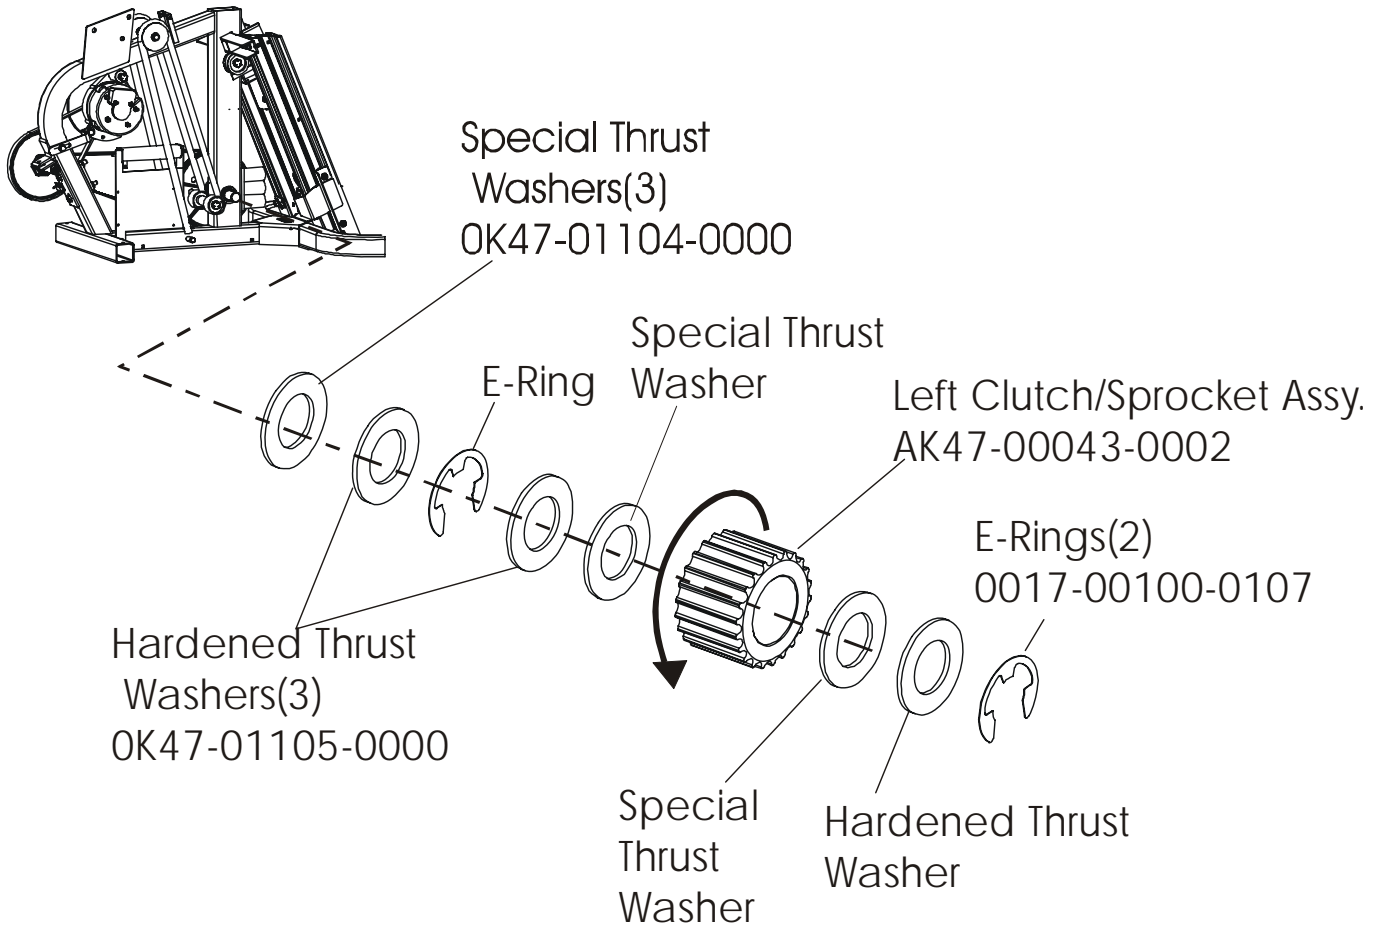

# LifeFitness

ARCTIC SILVER 95Si Stairclimber

Customer Support Services  
**PARTS MANUAL** rev 05 Apr 2011

	Page
Console Components.....	4
Frame Components .....	5
Shrouds and Pedal Tube.....	6
Pedal Assembly .....	7
Clutch/Shaft/Pulley Assembly .....	8
Left Clutch Assembly .....	9
Crossover Pulley Assembly.....	10
Alternator Assembly .....	11
Guide Rollers.....	12
Power Control Board and Resistors .....	13
Polar Receiver Assembly .....	14
Cables.....	15

ARCTIC SILVER 95Si  
Shrouds and Pedal Tube

95S-0XXX-02  
S/N ACF10000 and up

Description	Part No.
Domestic 120/60 Battery Charge w/Cord	118E-00001-0165
Universal Battery Charger w/o Line Cord	118E-00001-0166
Line Cord 220V/60Hz	0017-00003-0704
Line Cord 100V/50Hz	
Line Cord 240+	0017-00003-0918
Line Cord 220V/50Hz	0017-00003-0691
Line Cord 200V/50Hz	
Line Cord 230V/50Hz	